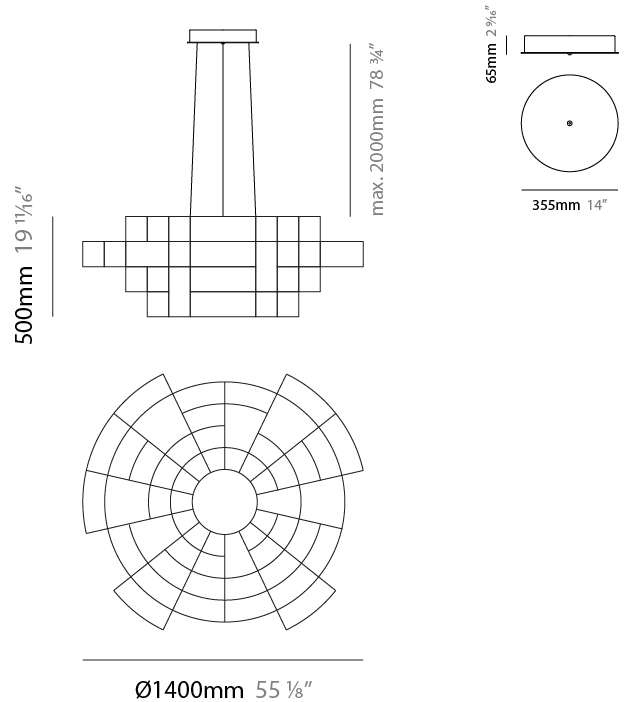

SPECTRE SUSPENSION

D101950-

base number   LED Dimming   Color Temperature   Finish Options

1. To build a product code in our configurator select the specify button on the base model # product page
2. To build a manual product code on this datasheet choose from the options listed below in blue font and add the suffix to the base model #

GENERAL

Series: Spectre
Brand: Quasar
Division: Design
Mounting Type: Suspension
Mounting Location: Ceiling
Subcategory: Ambient

PHYSICAL

Shape: Abstract
Diameter (mm): 1400
Diameter (in): 55 1/8
Height (mm): 500
Height (in): 19 11/16
Max. Overall Height (mm): 2500
Max. Overall Height (in): 98 7/16
Light Distribution: Omnidirectional
Weight (kg): 7
Weight (lbs): 15.43
Fixture Finish: [NIC / BRA / BBR](#)
Fixture Material: Metal
Cable Details: 2000mm Cable
Upon Request: Custom Sizes

ELECTRICAL

Lamp Type: LED
Input Wattage (W): 93
Dimming: [0-10V Dimming / Phase Dimming (120Vac Only)](#)
Driver Included: Yes
Driver Location: Integrated
Driver Type: Constant Voltage - Universal
Driver Class: Class 2
Input Voltage (V): 120 - 277
Output Voltage (V): 12

LED

Number of LEDs: 155
Color Temperature (°K): [2400 / 2800](#)
Max. Delivered Lumen (lm): 4650 (2800K)
CRI: >90 CRI
Lamp Life (hrs): 50000

OPTICAL

RATINGS AND CERTIFICATIONS

Certified By: Certified for North American Standards
IP rating: IP20

PROJECT
TYPE
SPECIFIER
QUANTITY
DATE